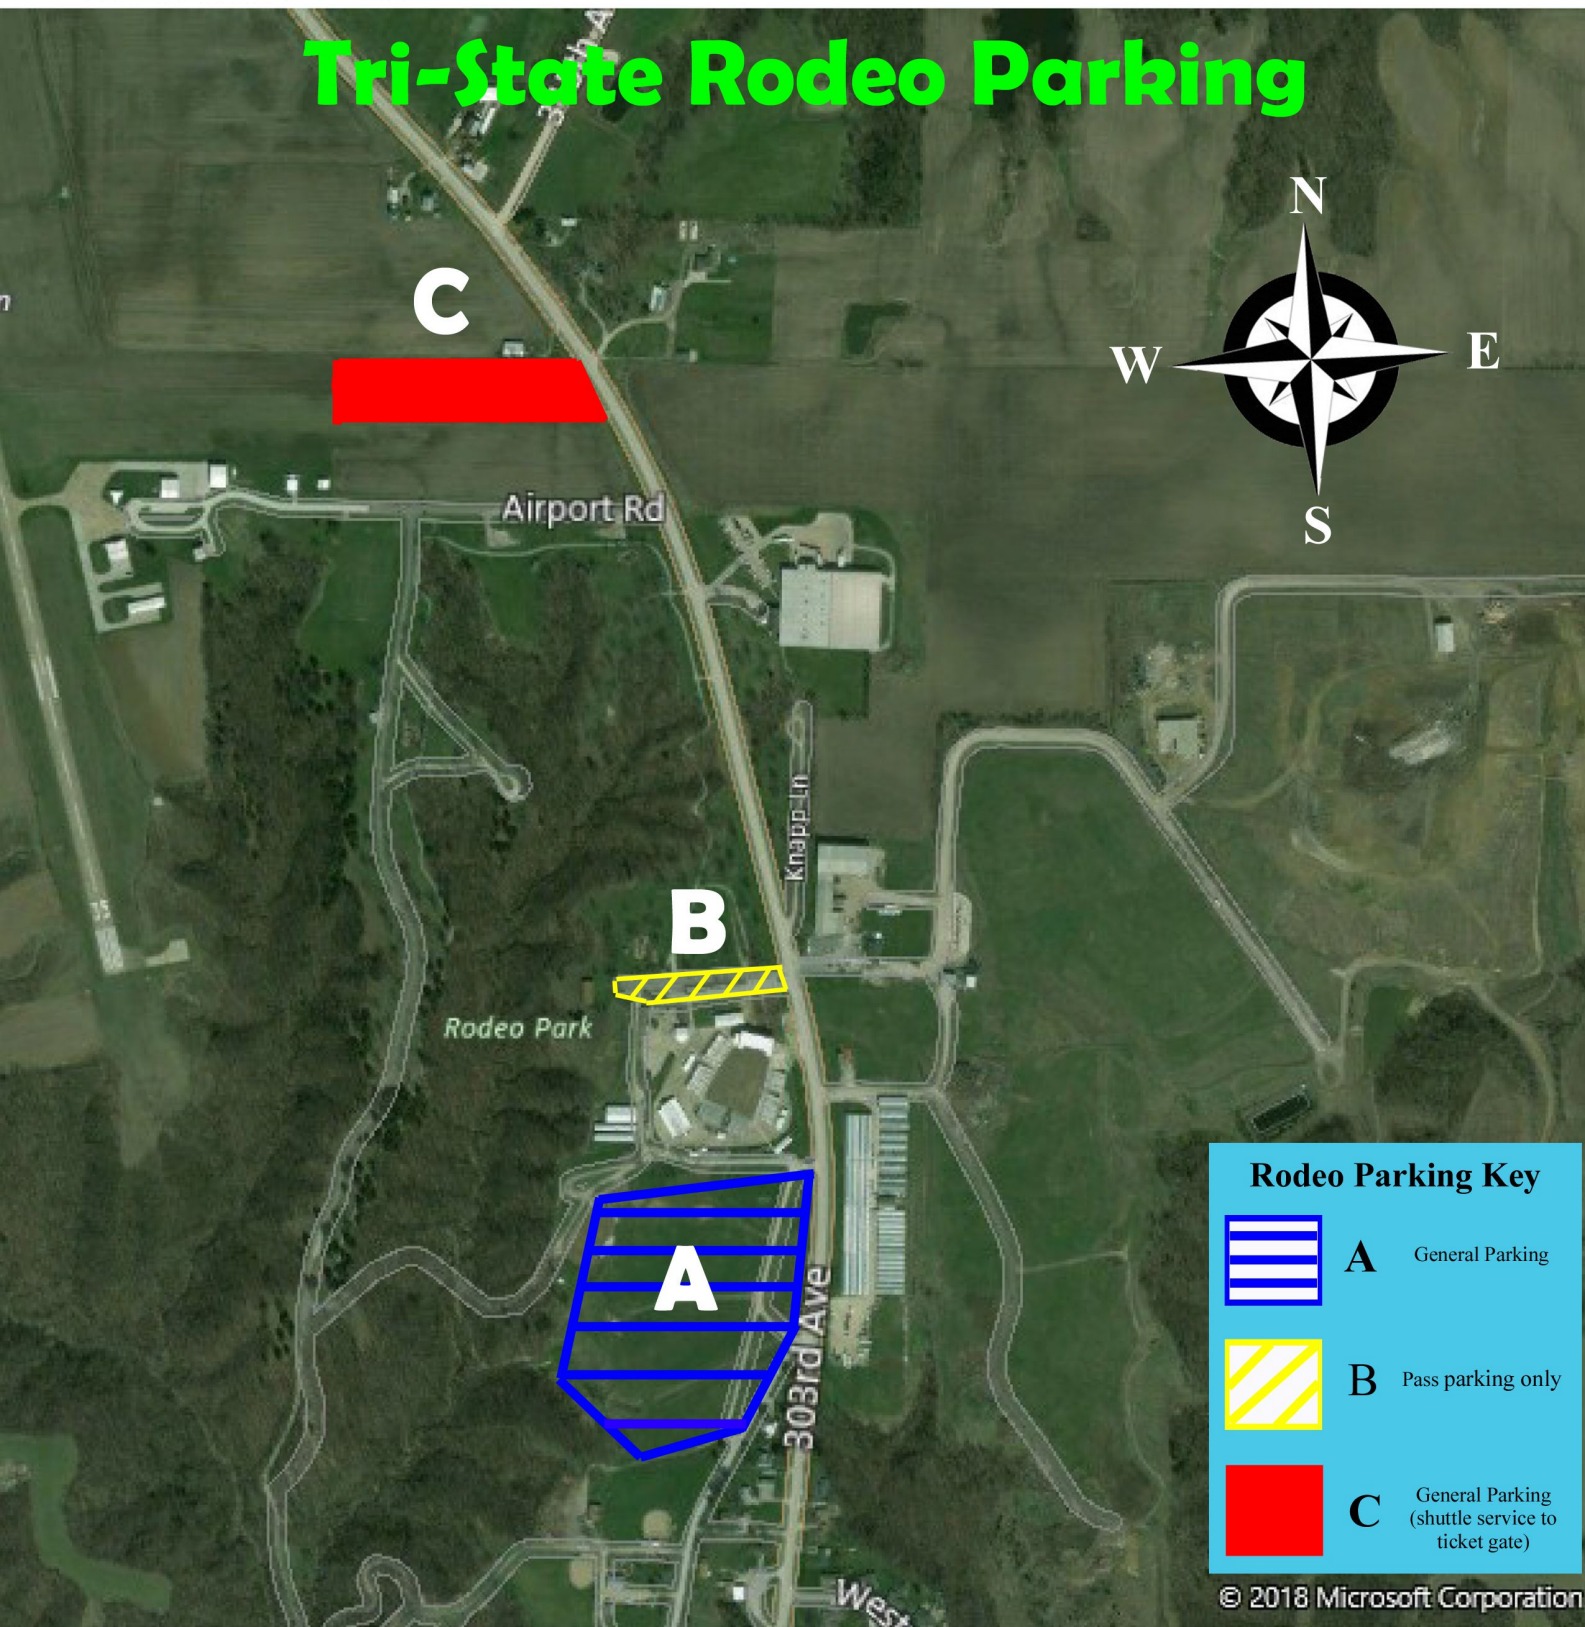

Tri-State Rodeo Parking

C

Airport Rd

B

Rodeo Park

A

303rd Ave

West

Rodeo Parking Key

	A General Parking
	B Pass parking only
	C General Parking (shuttle service to ticket gate)